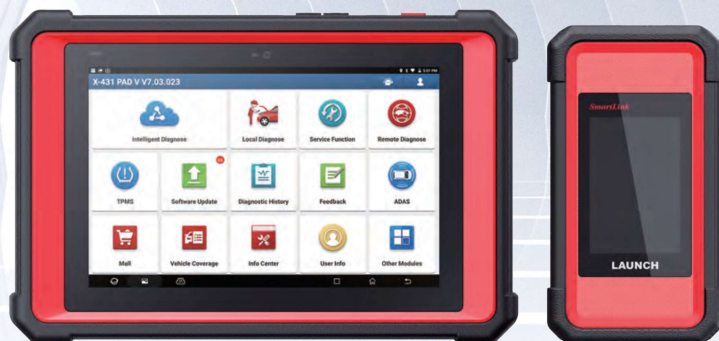

# X-431 PAD V LINK

## COMPLETE DIAGNOSIS SCAN TOOL

39 ADVANCED  
SERVICE FUNCTIONS

SMARTLINK REMOTE  
DIAGNOSIS

CAN/CANFD/DOIP/  
J2534 PROTOCOLS

ADVANCED  
PROGRAMMING

EV  
ADD-ON KIT\*

IP65 WATERPROOF  
& DUSTPROOF

QUICK CHARGE  
TECHNOLOGY

CHARGING  
STATION\*

HD ADAS  
CALIBRATION\*

PASSENGER CAR &  
HEAVY DUTY SOFTWARE\*

## SPECIFICATION

OS	Android 7.1(Open System)
DISPLAY	10.1", 1920*1200
CPU	2.0GHz,Octa-Core
RAM	4GB
STORAGE	128GB
BATTERY	35.57Wh(3.8V,9360mAh)
CAMERA	Rear 13MP, Front 8MP
VCI CONNECTION	2.4GHz/5GHz dual Wi-Fi
DIMENSION	320*211*46(mm)
INTERFACE	TYPE A*1 & TYPE C*1 & TF*1