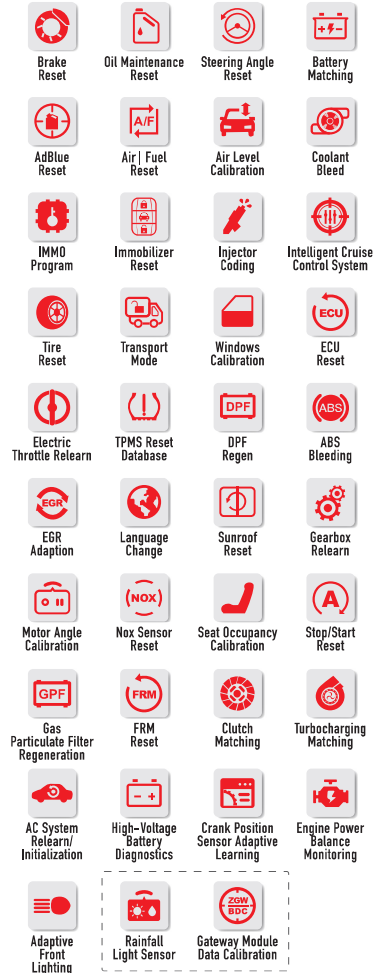

## FEATURES

- Support X-431 Fix database to fix the problems fast. **NEW**
- Full system vehicle coverage for U.S., Asian and European markets on over 110 manufacturers, which is continually updated.
- Real-time voltage display is supported, which helps you monitor the voltage condition of the vehicle during the diagnosis.
- Intelligent diagnostic enables automatic VIN identity to automatically access systems quickly.
- The basic functions include read & clear DTC, remote diagnosis, Bi-directional control, live data graph, wireless software update, etc.
- Guided functions for Volkswagen and Audi.
- Optional ADAS calibration function increases more revenue.
- An extended solution to support TPMS service.
- The software is available to purchase separately on the Mall at any time. **MALL**
- Built-in repair information and training videos help to track and fix issues fast.
- Support 24\*5 online tech support. 🌟🌙

## 39 SERVICEFUNCTIONS

- X-431 PAD VII LINK and X-431 PAD V LINK support 39 service functions.
- X-431 PRO3 LINK, X-431 PRO3 SE and X-431 PRO SE support 37 service functions.

# X-431 PAD VII LINK

THE MOST CUTTING-EDGE SCAN TOOL

## SPECIFICATION

OS	Android 9.0
DISPLAY	13.3", 1920*1080
CPU	2.0GHz, Octa-Core
RAM	8GB
STORAGE	256GB
BATTERY	71.1Wh(7.6V, 9360mAh)
CAMERA	Rear 13MP, Front 8MP
VCI CONNECTION	2.4GHz/5GHz dual Wi-Fi
DIMENSION	353*236*71 (mm)
INTERFACE	Micro HDMI/TF*1 & Type A USB*1 & DC IN*1