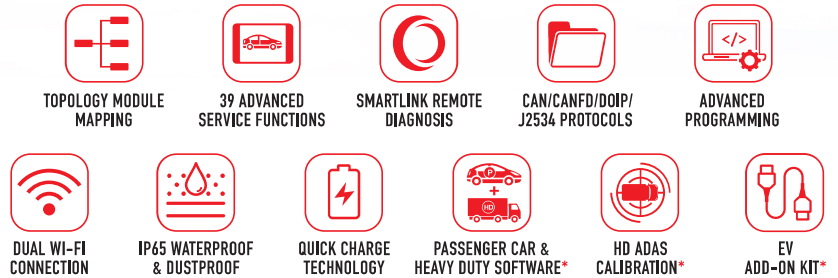

## FEATURES

- Support X-431 Fix database to fix the problems fast. **NEW**
- Full system vehicle coverage for U.S., Asian and European markets on over 110 manufacturers, which is continually updated.
- Real-time voltage display is supported, which helps you monitor the voltage condition of the vehicle during the diagnosis.
- Intelligent diagnostic enables automatic VIN identity to automatically access systems quickly.
- The basic functions include read & clear DTC, remote diagnosis, Bi-directional control, live data graph, wireless software update, etc.
- Guided functions for Volkswagen and Audi.
- Optional ADAS calibration function increases more revenue.
- An extended solution to support TPMS service.
- The software is available to purchase separately on the Mall at any time. **MALL**
- Built-in repair information and training videos help to track and fix issues fast.
- Support 24\*5 online tech support. 🌟🌙

## ADD-ON MODULES

## 39 SERVICEFUNCTIONS

- X-431 PAD VII LINK and X-431 PAD V LINK support 39 service functions.
- X-431 PRO3 LINK, X-431 PRO3 SE and X-431 PRO SE support 37 service functions.

# X-431 PAD VII LINK

THE MOST CUTTING-EDGE SCAN TOOL